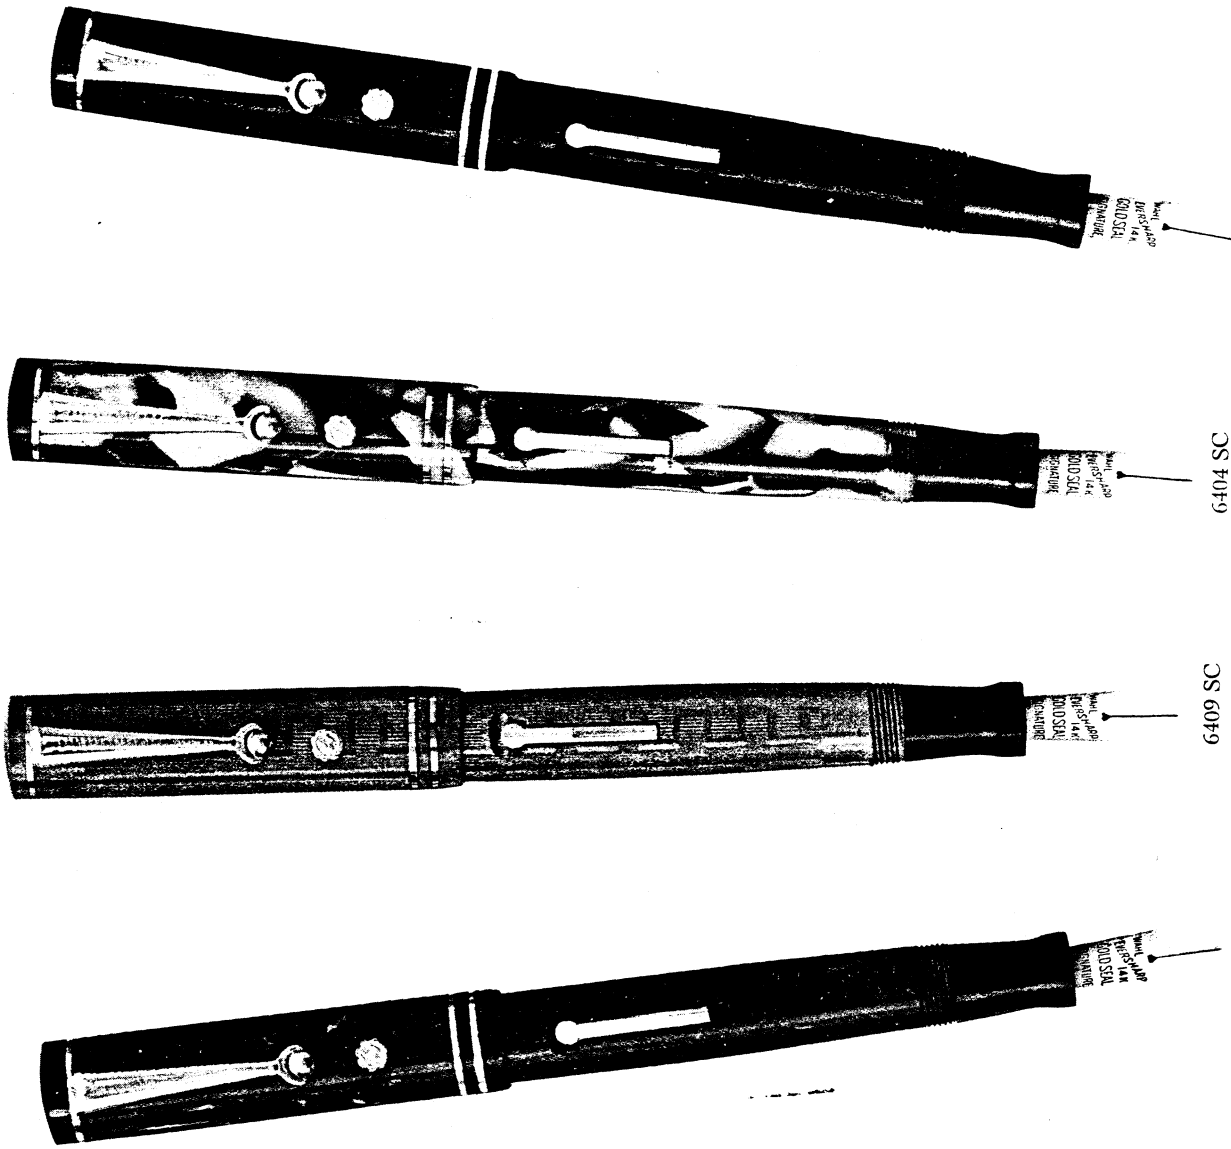

6411 SC

6404 SC

6409 SC

6412 SC